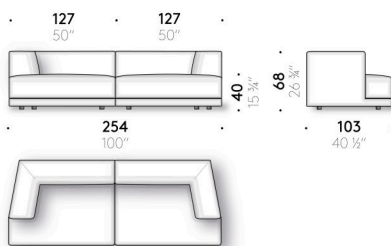

Alberese XL

Design:

PIERO LISSONI
2024

+ info: <https://www.depadova.com/materials.pdf>
De Padova srl - info@depadova.it

MODULAR AND STRAIGHT SOFA WITH POUF AND LOW TABLES

Materials

Frame
wood.

Feet
thermoplastic material.

Padding
variable-density polyurethane foam and polyester wadding covered with light polyester velvet. For the FR (Fire Resistant) versions on request, the filling materials comply with the current regulations.

Cover
removable cover in fabric or non-removable in leather.

Seat cushion
goose down with support in variable-density polyurethane foam, covered with cotton cloth and polyester wadding.

Marble top
Emperador Dark marble, Valentine Grey, grey Carnico marble, white Carrara marble, Grey Stone, Calacatta Oro, Rosso Lepanto, Verde Alpi - treated with water repellent products or finished with matt polyester.