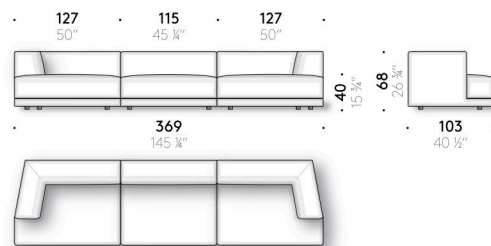

Alberese XL

Design:

PIERO LISSONI
2024

+ info: <https://www.depadova.com/materials.pdf>
De Padova srl - info@depadova.it

MODULAR AND STRAIGHT SOFA WITH POUF AND LOW TABLES

Materials

Frame
wood.

Feet
thermoplastic material.

Alberese XL

Design:
PIERO LISSONI
2024